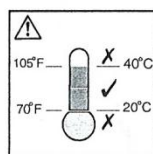

WIND DEFLECTOR INSTRUCTIONS

If You Still Have Problems/Difficulties Fitting Your Deflector, Please Contact Us:
Telephone: 01782 280888 | **E-Mail:** info@van-x.co.uk | **Website:** www.van-x.co.uk